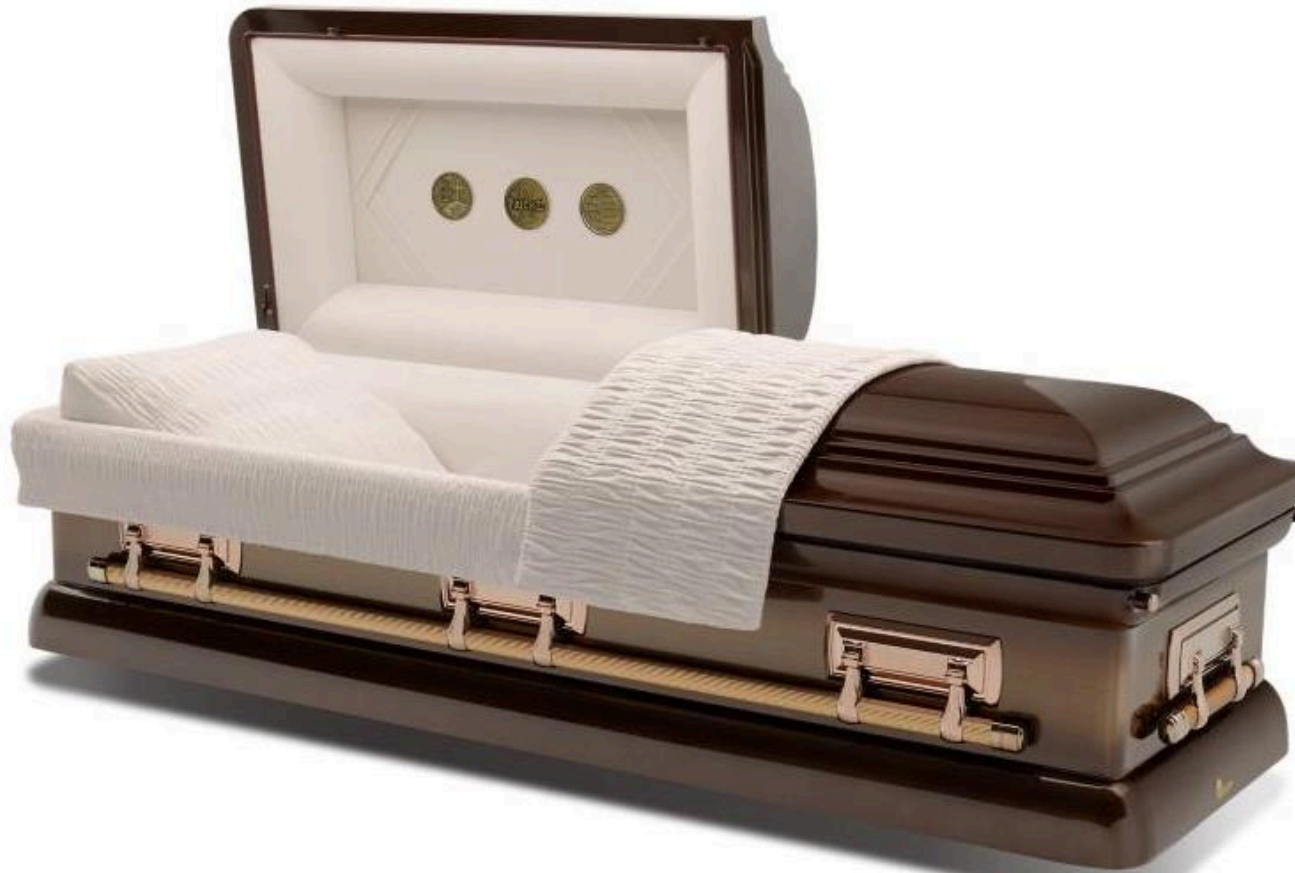

OT9 Violet Bouquet
241566

\$4,195

Embroidered Cap Panel

LifeStories® Medallions

LifeSymbols® Design

Memorial Record® System

Living Memorial® Program

FEATURES: